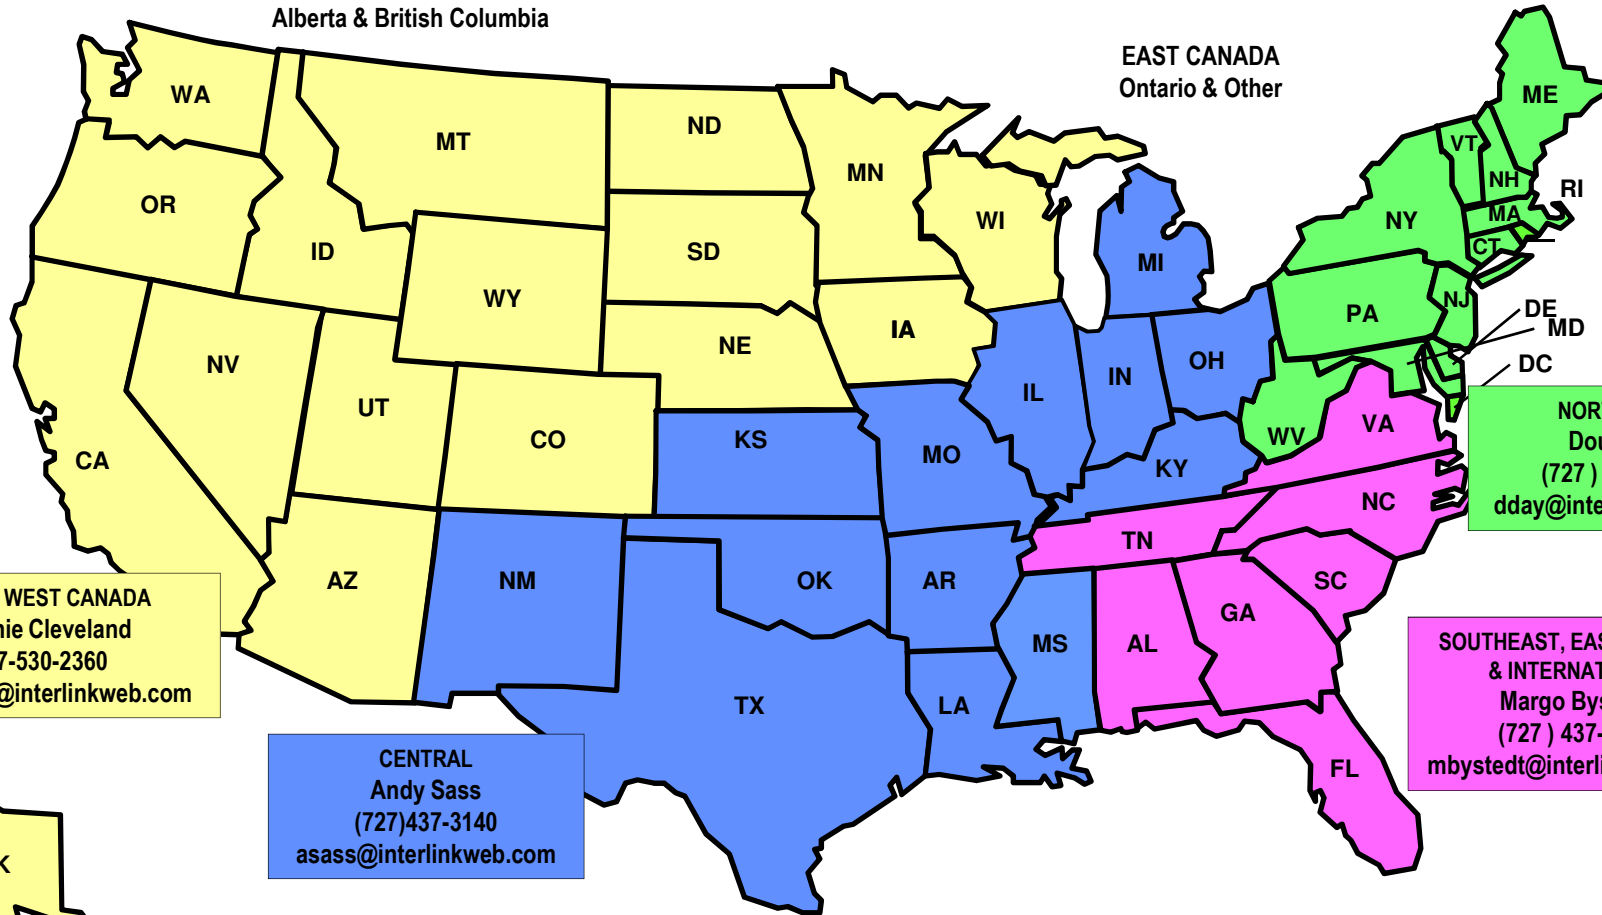

Sales Territories

New Accounts/Customer Service
Kathleen Whelan, Sales Administrator
Toll Free: 1- 800-343-2839
NewAccounts@interlinkweb.com

WEST CANADA
Alberta & British Columbia

EAST CANADA
Ontario & Other

WEST & WEST CANADA
Jeannie Cleveland
877-530-2360
jcleveland@interlinkweb.com

CENTRAL
Andy Sass
(727)437-3140
asass@interlinkweb.com

NORTHEAST
Doug Day
(727) 437-3135
dday@interlinkweb.com

**SOUTHEAST, EAST CANADA
& INTERNATIONAL**
Margo Bystedt
(727) 437-3134
mbystedt@interlinkweb.com